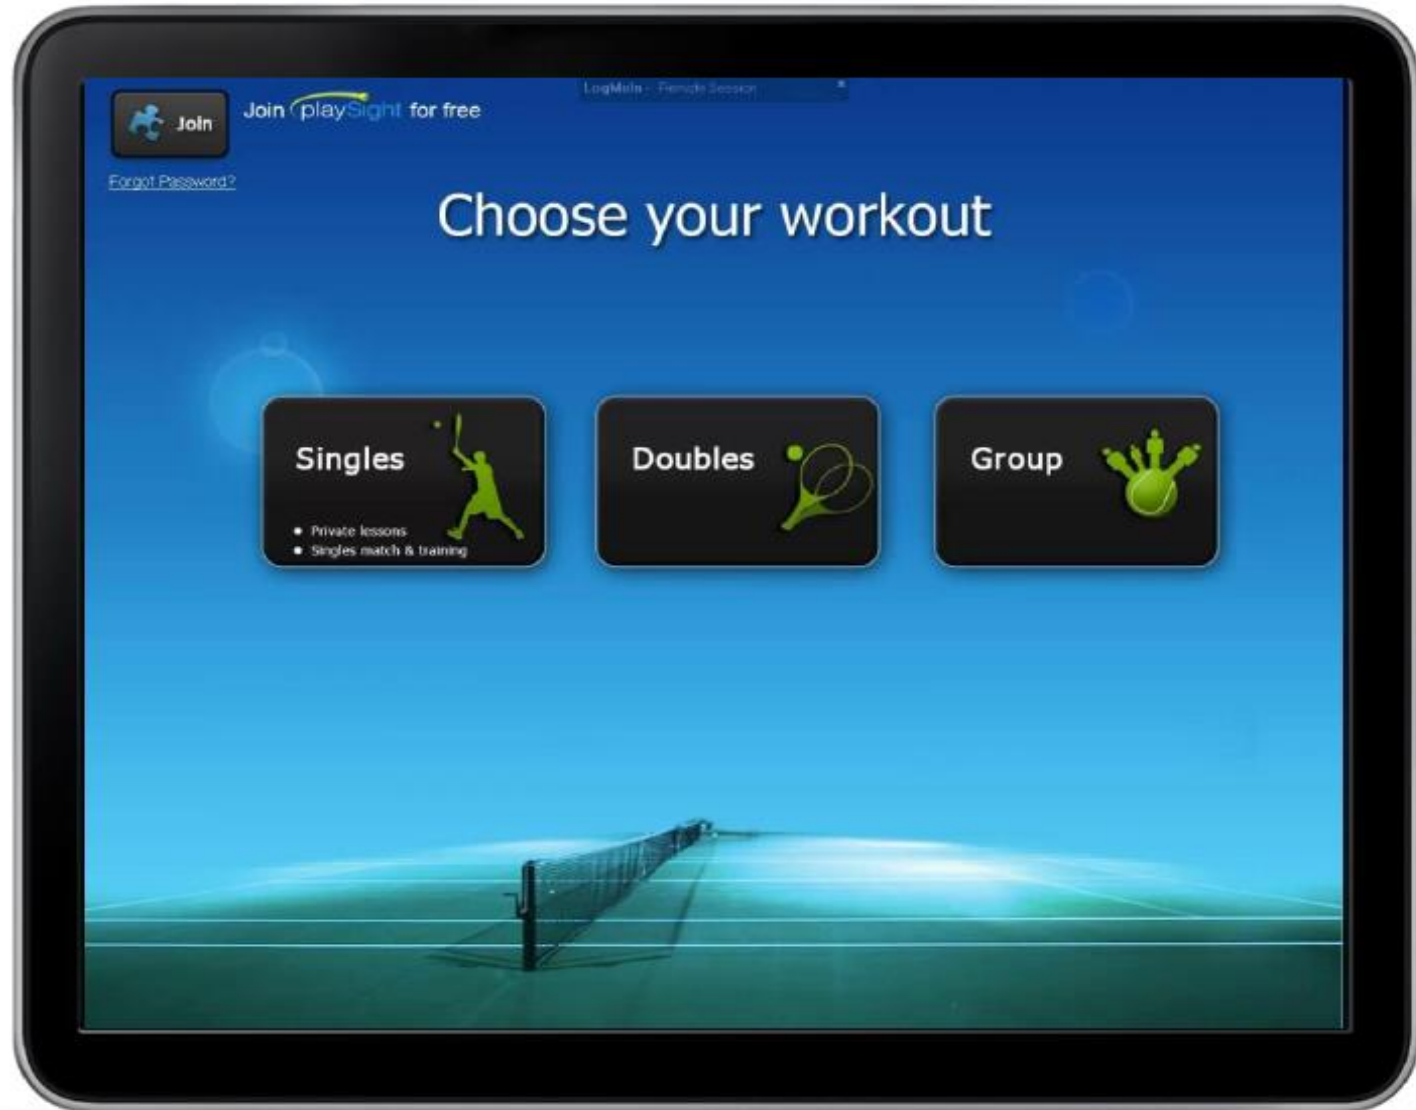

Z pritiskom na monitor določi aktivnosti